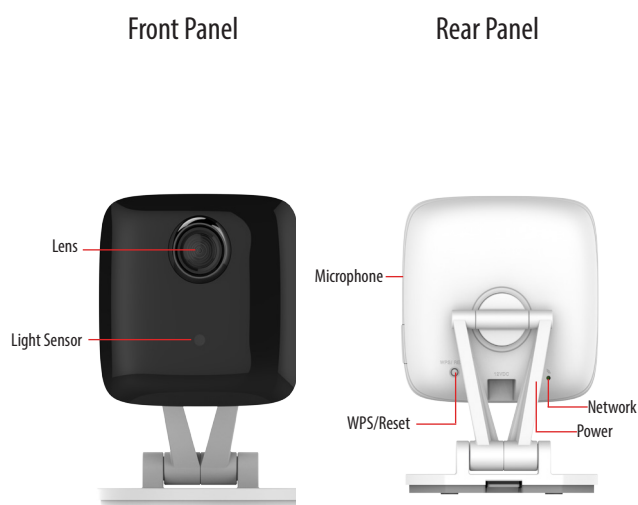

RC8522

WiFi IP Camera

- ▶ Delivers Excellent 1080P (1920 x 1080) Video Quality for Surveillance Recordings
- ▶ Support HDR (High Dynamic Range) for backlight application
- ▶ Support 4 MP Image Sensor for SmartZoom
- ▶ Support 135 Degree FOV (field of view) Lens for ePTZ Function
- ▶ Support 11AC/N Dual Band WiFi
- ▶ Support Adaptive Bit Rate for low bit rate video streaming
- ▶ Build-in Micro SD card for Expandable Memory Storage
- ▶ Built-in Infrared LEDs for Night Time Illumination
- ▶ Simplified Wireless Network Setup with WPS Function

➔ Illustration

➔ Dimension Diagram (Unit: mm)

→ Sensor and Lens

Image Sensor	1/3" CMOS Sensor
Minimum Illumination	0 Lux (with IR LED)
Lens	Fix Focus Lens, Aperture: F2.0 Diagonal View Angle: 135°

→ Video

→ Hardware

Connectors	DC Power Jack
Processors and Memory	CPU: ARM A9, 816MHz Flash: 128MB RAM: 512MB
LED Indicator	2 bi-color LED for Power, Network/WPS
Push Button	Reset (with WPS Function)
Microphone	Built-in: - 40 dB + 3dB
Power Adapter	Input: 100-240 VAC, 50-60 Hz Output: 12VDC, 1A
Power Consumption	TBD
Compliance	FCC, CE
Dimensions (H x W x D)	72mm x 72mm x 28.5mm (2.83" x 2.83" x 1.12")
Weight	TBD