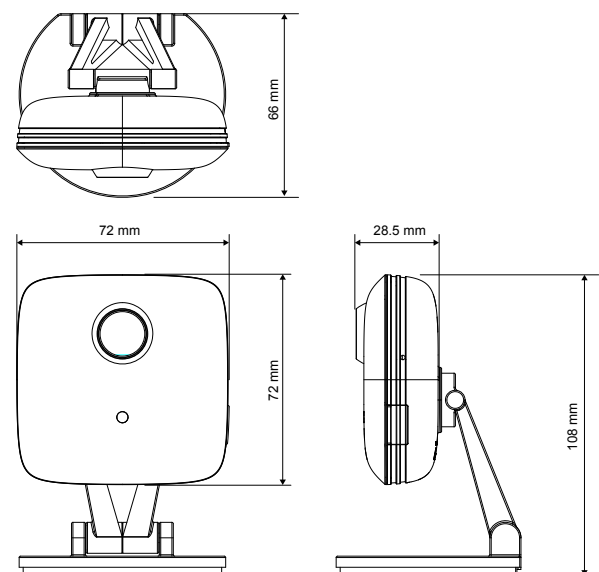

RC8522

WiFi IP Camera

- ▶ Delivers Excellent 1080P (1920 x 1080) Video Quality for Surveillance Recordings
- ▶ Support HDR (High Dynamic Range) for backlight application
- ▶ Support 4 MP Image Sensor for SmartZoom
- ▶ Support 135 Degree FOV (field of view) Lens for ePTZ Function
- ▶ Support 11AC/N Dual Band WiFi
- ▶ Support Adaptive Bit Rate for low bit rate video streaming
- ▶ Build-in Micro SD card for Expandable Memory Storage
- ▶ Built-in Infrared LEDs for Night Time Illumination
- ▶ Simplified Wireless Network Setup with WPS Function

➔ Illustration

➔ Dimension Diagram (Unit: mm)

→ Sensor and Lens

Image Sensor	1/3" CMOS Sensor
Minimum Illumination	0 Lux (with IR LED)
Lens	Fix Focus Lens, Aperture: F2.0 Diagonal View Angle: 135°

→ Video

→ Hardware

Connectors	DC Power Jack
Processors and Memory	CPU: ARM A9, 816MHz Flash: 128MB RAM: 512MB
LED Indicator	2 bi-color LED for Power, Network/WPS
Push Button	Reset (with WPS Function)
Microphone	Built-in: - 40 dB + 3dB
Power Adapter	Input: 100-240 VAC, 50-60 Hz Output: 12VDC, 1A
Power Consumption	TBD
Compliance	FCC, CE
Dimensions (H x W x D)	72mm x 72mm x 28.5mm (2.83" x 2.83" x 1.12")
Weight	TBD